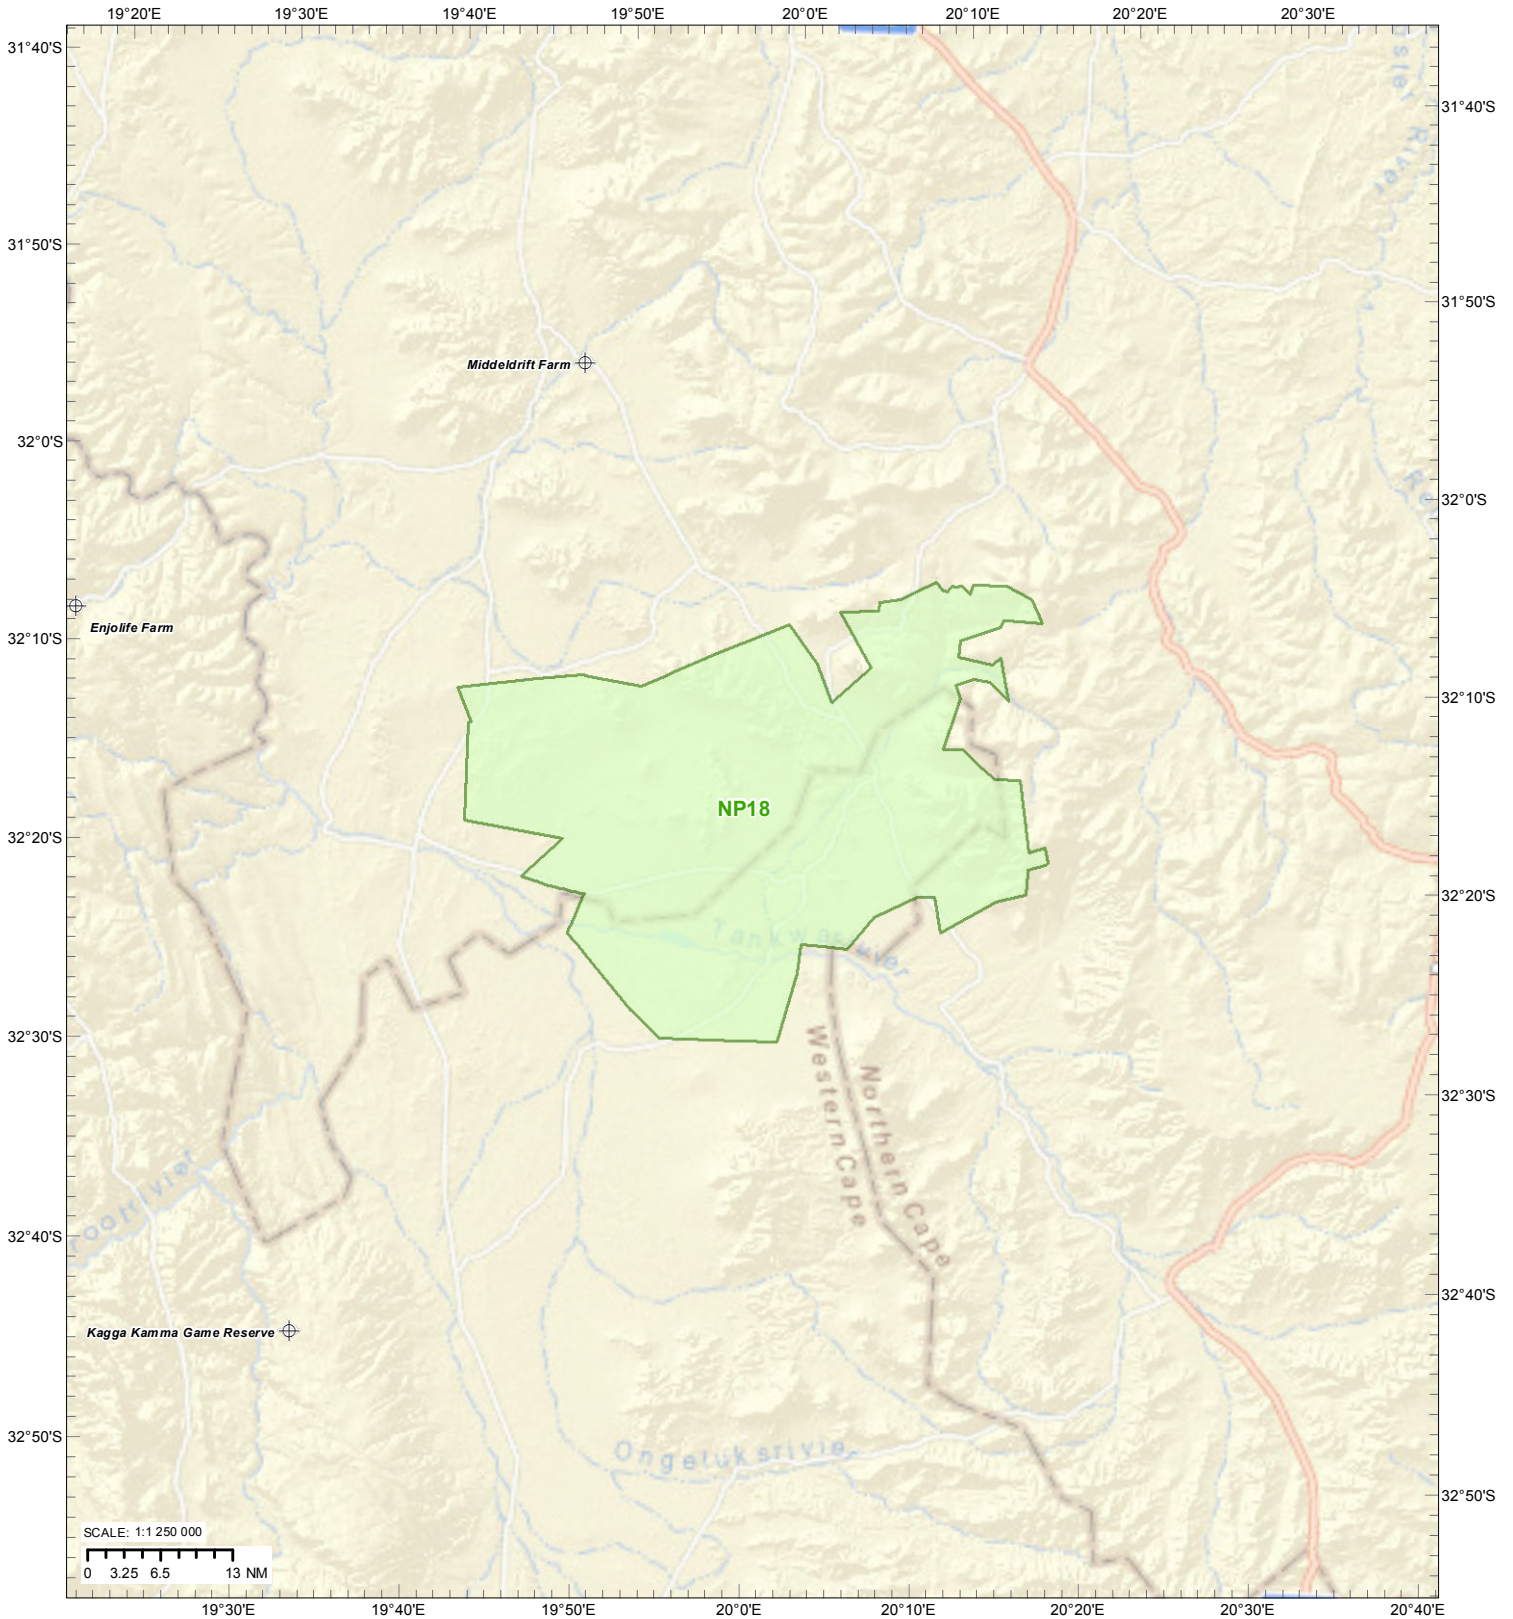

NATIONAL PARKS
Tankwa-Karoo National Park

NP Nr	Name	Highest Point (ft)	NEMPAA (ft)	MNM ALT (ft)
NP18	Tankwa-Karoo National Park	5440	2500	7940

SOURCE: SAPAD_OR_2014_02