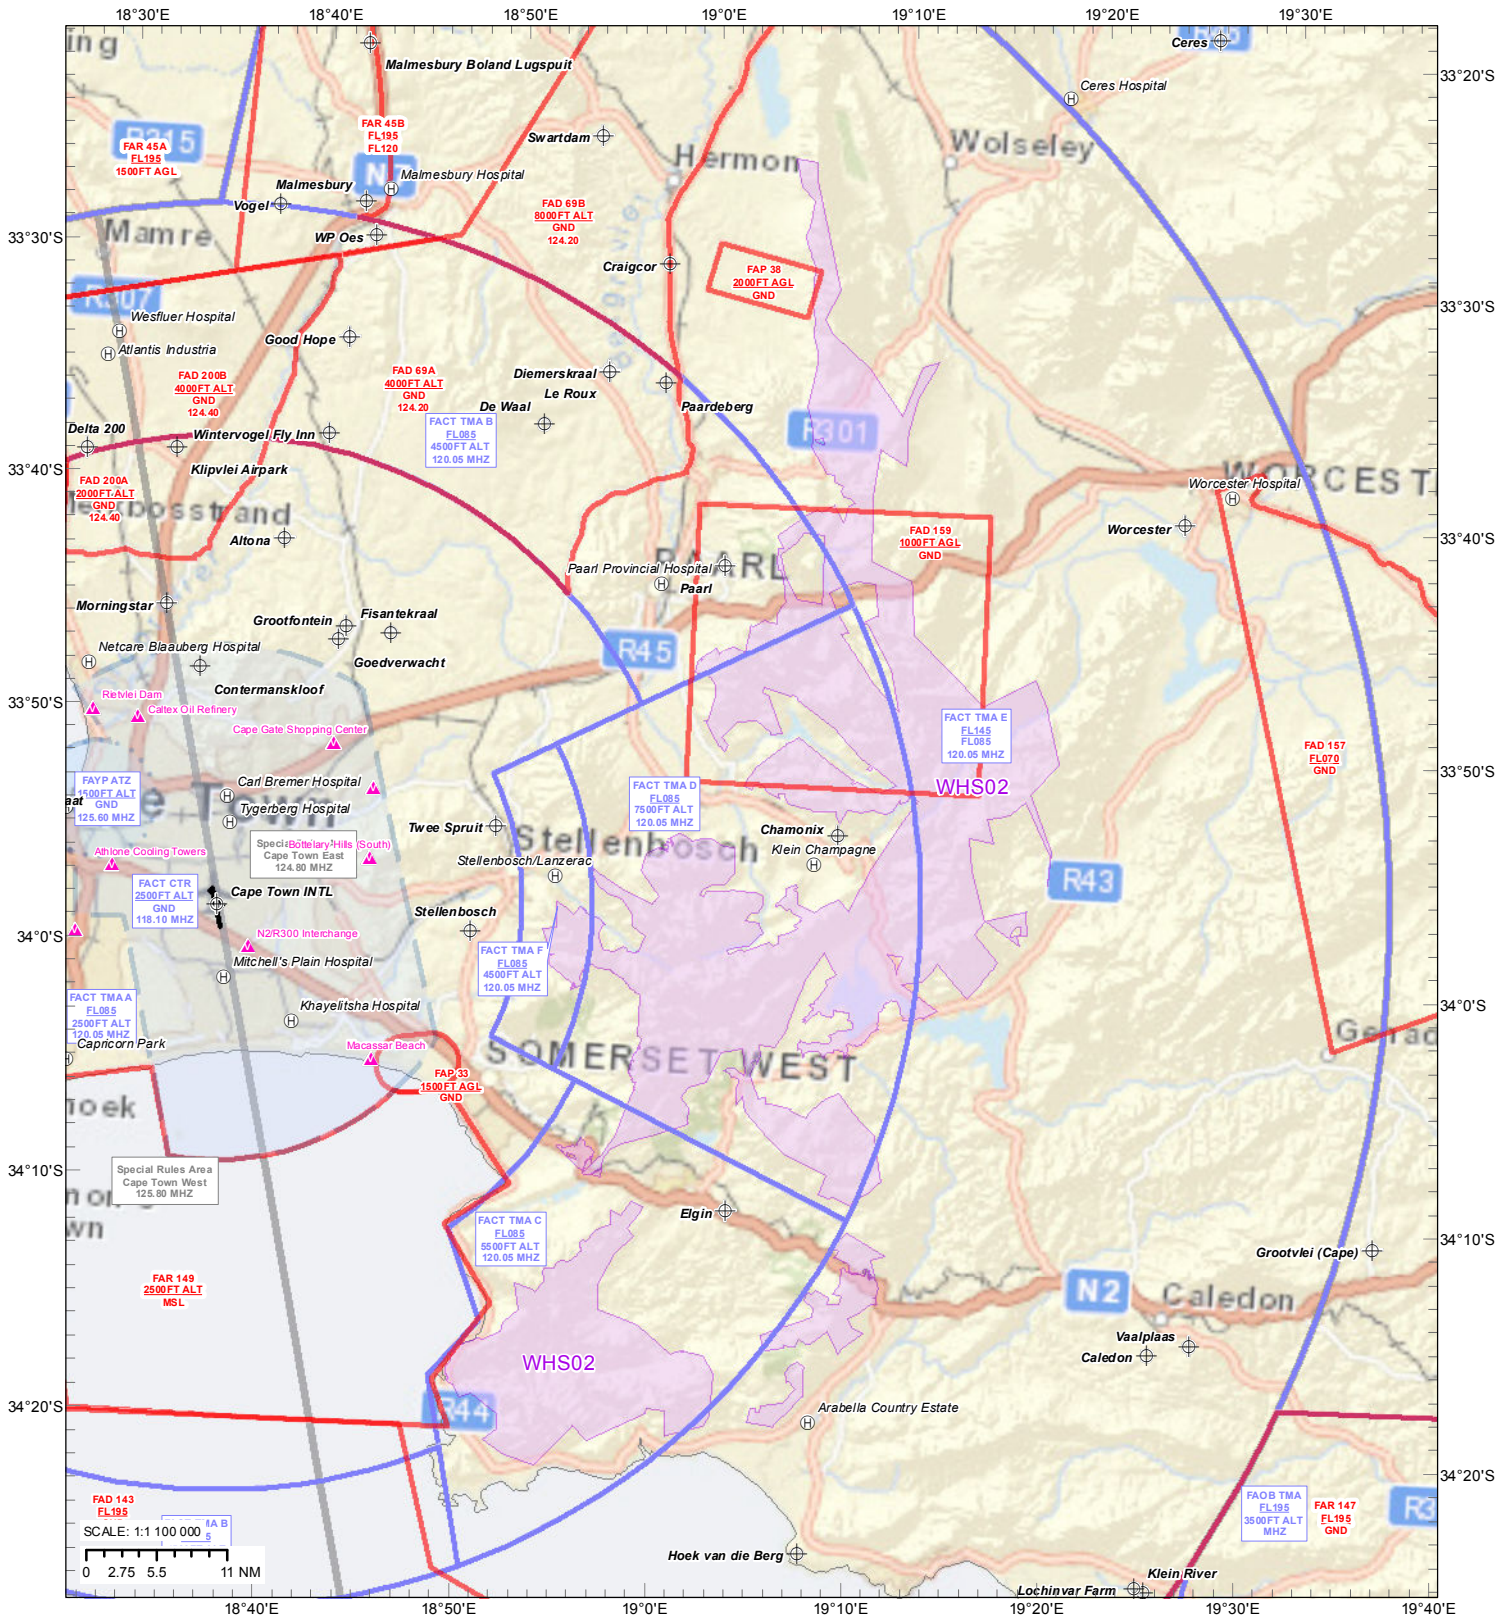

WORLD HERITAGE SITES

CF: Boland Mountain Complex

WHS Nr	Name	Highest Point (ft)	NEMPAA (ft)	MNM ALT (ft)
WHS02	CF: Boland Mountain Complex	6476	2500	8980

SOURCE: SAPAD_OR_2014_02

Legend

- ⊕ ARP
- ⊕ Helistop
- ▲ VFR Rep Pts
- VFR Routes
- ⬢ VFR Buffer
- ⬢ ATZ
- ⬢ CTR
- ⬢ FAD
- ⬢ FAP
- ⬢ FAR
- ⬢ TMA
- ⬢ SRA
- ⬢ World Heritage Sites 2014
- ⬢ National Parks 2014